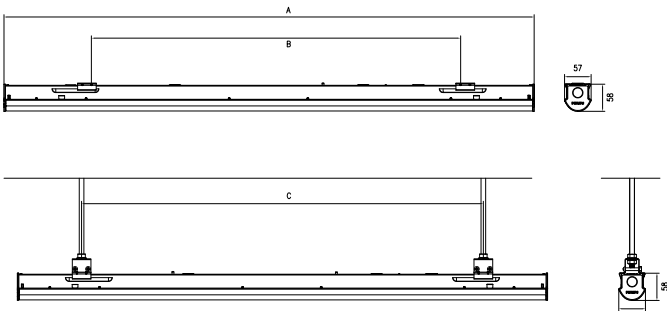

### Features and Benefits

- High quality LED batten equivalent to a 2x36W T8 or 2x28W T5
- System efficacy reaches 100lm/W, up to 50% energy saving compared to T8 Batten with same light level
- Integrated design, slim profile, easy to install
- Good colour uniformity and colour rendering (CRI>80)
- Reliable and robust housing structure, maximise the endurance over the life time
- Suitable for both direct and indirect lighting application with flexible optics and mounting accessories
- Provides for continuous line of light due to inline connector between battens, max.25 pcs in connection

Product ID	A	B	C
BN208C LED20/L600	573	365±20	385±20
BN208C LED40/L1200	1135	823±20	843±20
BN209C LED40/L1200	1135	823±20	843±20

Dimensions in mm (Nominal)